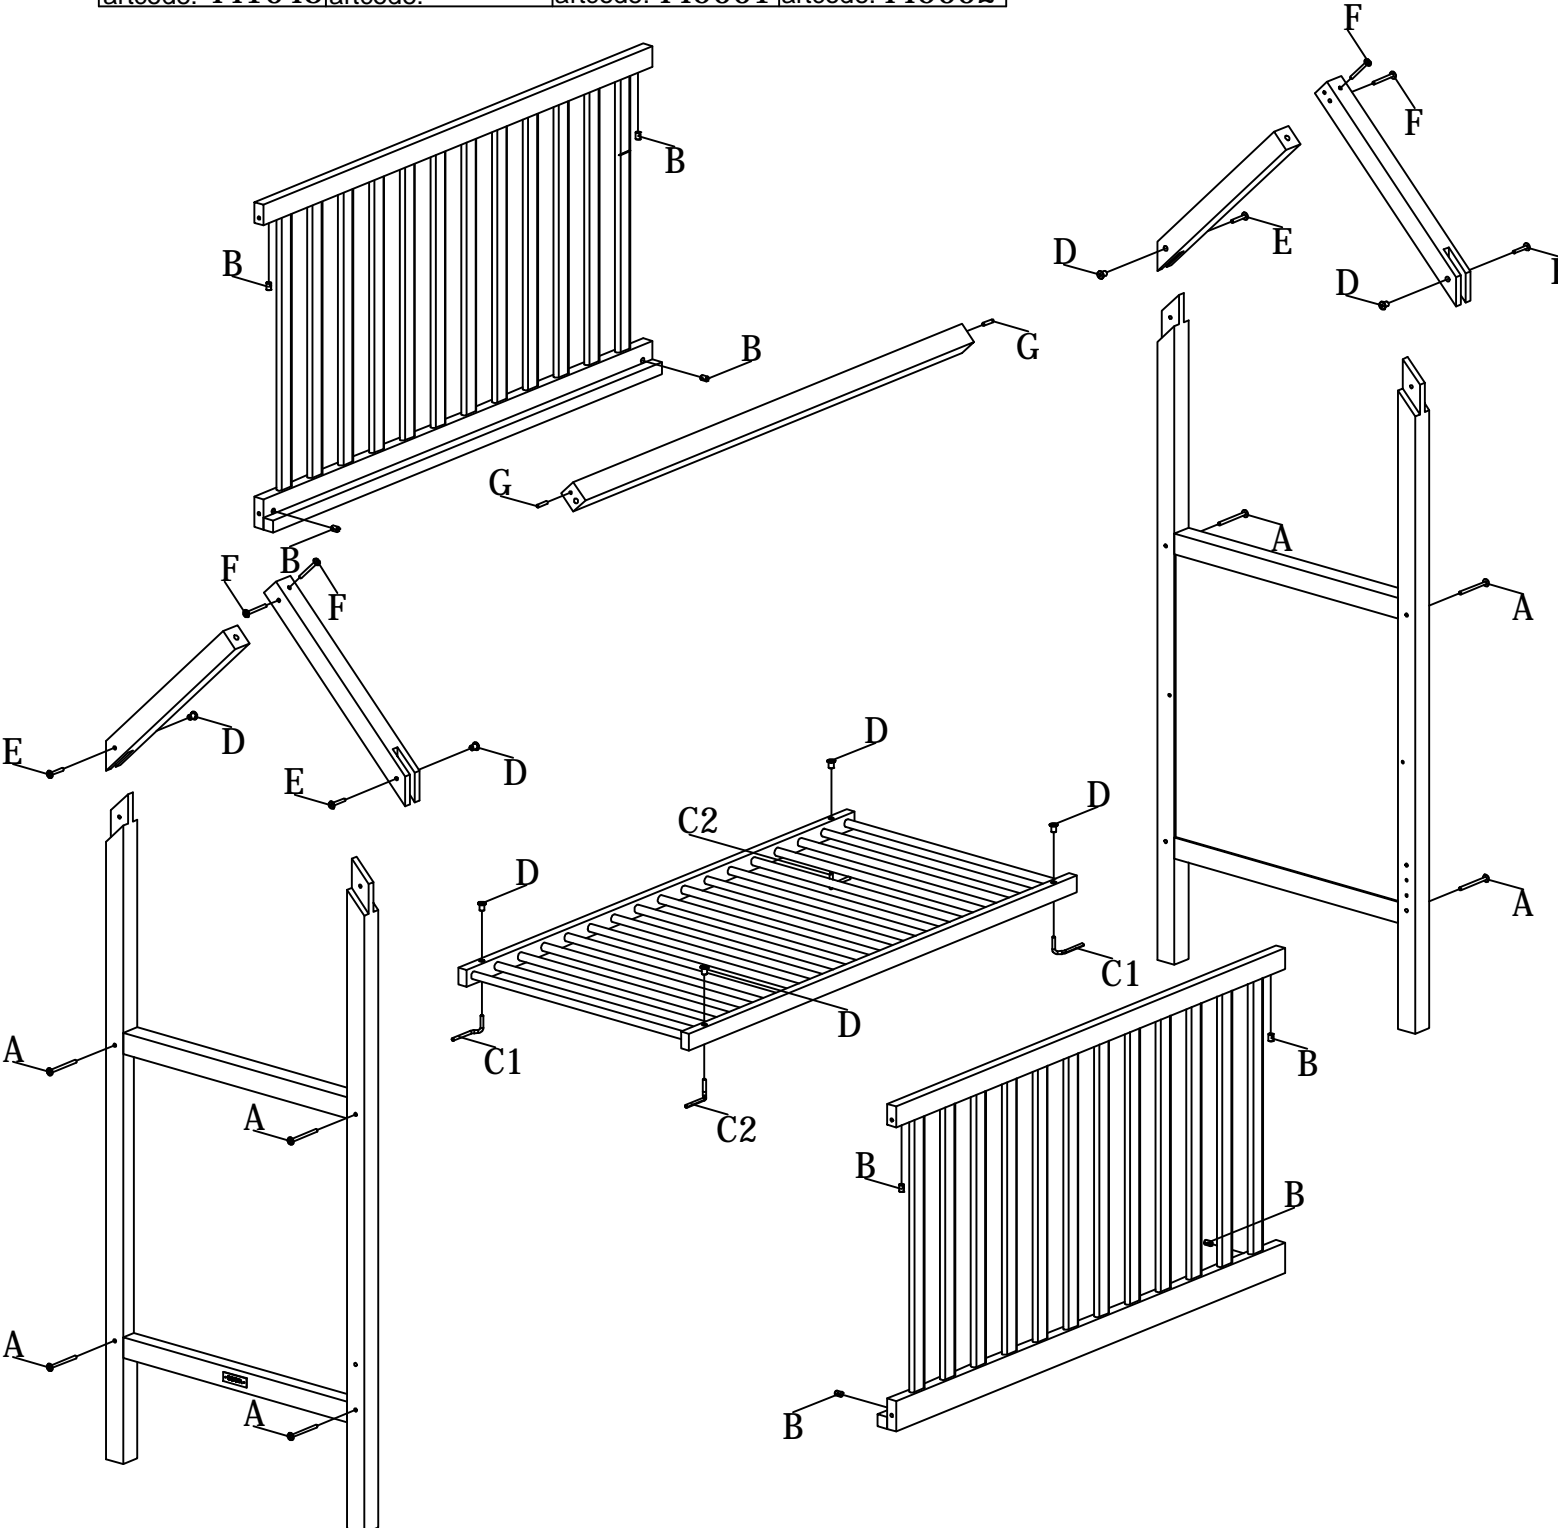

A M6X80 8X artcode: 441022	 B M6 8X artcode: 442004	 C1 2X artcode: 897024	 C2 2X artcode: 897024	 D M6 8X artcode: 442009	 E M6X35 4X artcode: 441013
  F M6X60 4X artcode: 441043	 G 6XSW4 1X artcode:	 H 6XSW4 1X artcode: 445001	 I 6XSW5 1X artcode: 445002